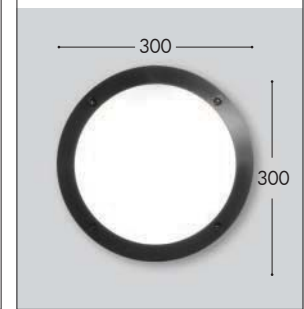

LUCIA RANGE

ROUND SHAPE

Round bulkhead lamp made in shockproof resin material, UV-rays stabilized, rust and corrosion-free. Ring, eyelid and guard cover versions available. Suitable for wall, ceiling and post installation. Coloured backlit base available as optional. Insulation class II, Protection rating IP66.

1R3.000.OR1

BACKLIT COLOURS

Backlit Colours

Polycarbonate base available in 5 different colours to create a coloured effect on wall or ceiling, for an elegant and customized ambience.

LUCIA

1R3.000

Dimensions and weight

Height: 300 mm
Width: 300 mm
Depth: 90 mm
Weight: 1 Kg

Moulded colours:

Black White Grey

Diffuser PMMA:

Opal

LUCIA COMPONENTS - E27 VERSION

IP66

COVER made in shockproof resin material UV rays stabilized. Ring, eyelid and guard versions available.