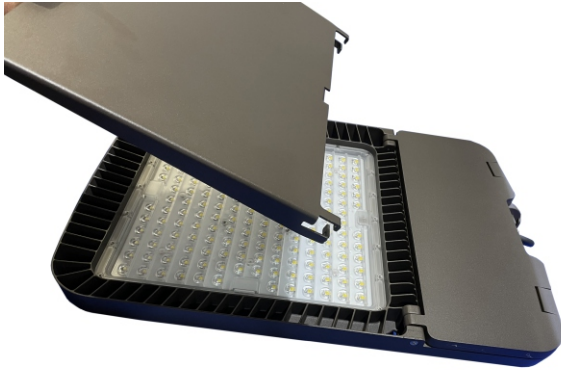

JADEMAR LIGHTING INSTALLATION INSTRUCTIONS

PERIMILUX™ JAUTO SERIES AREA LIGHT HOUSE SIDE SHIELD INSTALLATION INSTRUCTIONS

INSTALLATION INSTRUCTIONS

STEP 1

STEP 2

STEP 3

STEP 4

Miami, FL USA - info@jademar.com
T: 305.640.0465 - F: 305.640.0468
WWW.JADEMAR.COM