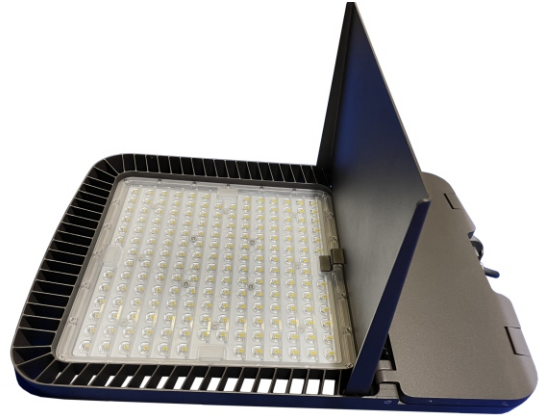

JADEMAR LIGHTING INSTALLATION INSTRUCTIONS

PERIMILUX™ JAUTO SERIES AREA LIGHT HOUSE SIDE SHIELD INSTALLATION INSTRUCTIONS

INSTALLATION INSTRUCTIONS

STEP 1

STEP 2

STEP 3

STEP 4

Miami, FL USA - info@jademar.com
T: 305.640.0465 - F: 305.640.0468
WWW.JADEMAR.COM