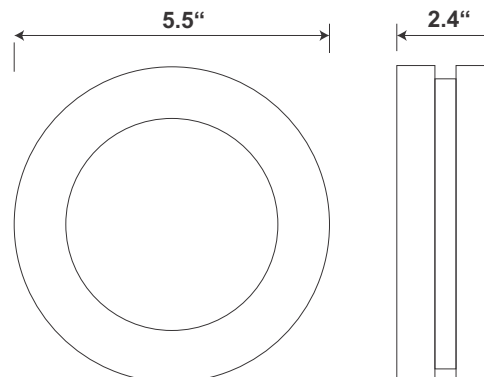

### Performance Summary

Sizes:	5.5" X 2.4"
Input Power:	6W, 9W, and 12W
Efficacy:	91.7 Lms/W
CCT:	3000K, 3500K, 4000K, 5000K
CRI:	>80
Input Voltage:	100-277VAC
Lifetime Based on TM21:	L70 @ >118,000 Hrs
Warranty:	5 Year Limited

### Dimensions