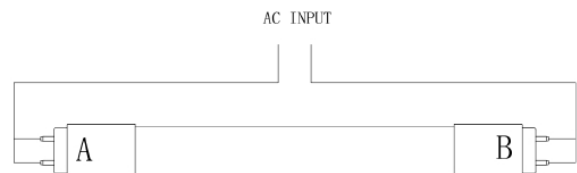

Input voltage:120-277V 50/60Hz

4.