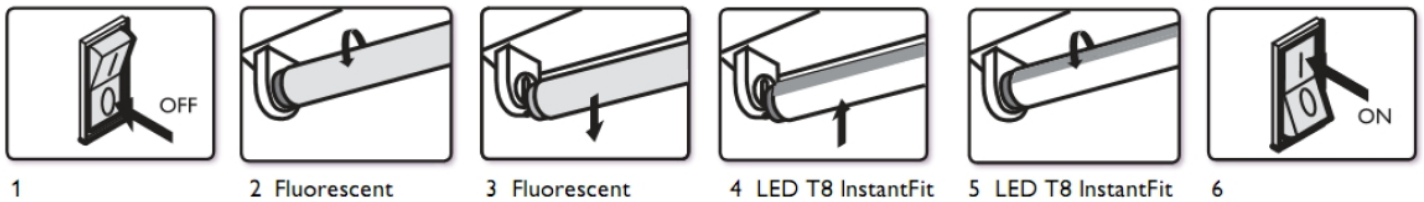

Electrical Data Table

Product Series	JT8-AB-NSF-8W	JT8-AB-NSF-12W	JT8-AB-NSF-15W	JT8-AB-NSF-18W
Nominal Wattage	8W	12W	15W	18W
Size	2FT	4FT		
Average Lumen Efficacy	119.3 Lms/W	145.6 Lms/W	147.7 Lms/W	133.5 Lms/W
Average Lumens	954 Lms	1747 Lms	2215 Lms	2404 Lms
Voltage	120-277V			
Base Type	G13			
CRI	>83			
Power Factor	>0.90			
THD @ 120V	<20%			
Ambient Working Temperature	0°C to +40°C			
Beam Angle	320°			
Construction	Frosted & Clear Glass (PET Film) Options			
Certifications	UL / DLC Listed			
Lifetime	>50,000 Hours			
Warranty	5 Years			

TYPE A (Ballast Compatible)

Type A Installation Guide:

TYPE B (AC Directly - Single End and Double Ballast Bypass)

1.

Input voltage:120-277V 50/60Hz

2.

Input voltage:120-277V 50/60Hz

3.