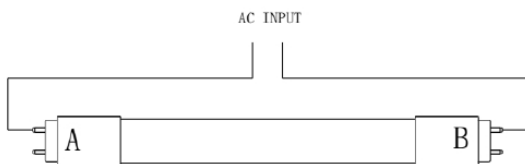

Electrical Data Table

Product Series	JT8-AB-NSF-8W	JT8-AB-NSF-12W	JT8-AB-NSF-15W	JT8-AB-NSF-18W
Nominal Wattage	8W	12W	15W	18W
Size	2FT	4FT		
Average Lumen Efficacy	119.3 Lms/W	145.6 Lms/W	147.7 Lms/W	133.5 Lms/W
Average Lumens	954 Lms	1747 Lms	2215 Lms	2404 Lms
Voltage	120-277V			
Base Type	G13			
CRI	>83			
Power Factor	>0.90			
THD @ 120V	<20%			
Ambient Working Temperature	0°C to +40°C			
Beam Angle	320°			
Construction	Frosted & Clear Glass (PET Film) Options			
Certifications	UL / DLC Listed			
Lifetime	>50,000 Hours			
Warranty	5 Years			

TYPE A (Ballast Compatible)

Type A Installation Guide:

TYPE B (AC Directly - Single End and Double Ballast Bypass)

1.

Input voltage:120-277V 50/60Hz

2.

Input voltage:120-277V 50/60Hz

3.