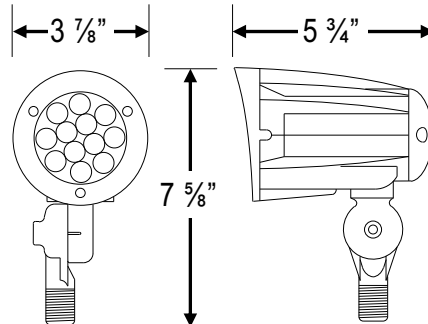

PRODUCT DIMENSIONS

JBF-15W

JBS-28W

JBF-42W

PERFORMANCE SUMMARY

Input Power	15W / 28W / 42W
Efficacy	up to 125 lm/W
CCT Options	3000K / 4000K / 5000K
Construction	Powder Coat Cast Aluminum Body / UV Stable Polycarbonate Lens
Input Voltage	100-277VAC
Ingress Protection	IP65
Mounting	Threaded Mount
Compliance	UL / cUL
Warranty	5 Years