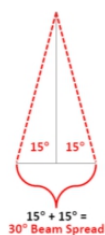

Project Name/Type:		Date:
Catalog/Part #:		

JBF/JBS FLOODLIGHT SERIES

ORDERING INFORMATION

Example: **JBF15LED-MV-30K-KN-BZ**

Product Series	Input Voltage	CCT	Controls & Dimming	Mounting Options	Finish
JBF-15W JBF-42W	MV (120-277V) Standard	30K (3000k)	Blank (Non-Dimming)	KN (Threaded Nipple type)	BZ = Bronze (Standard) WH = White *Special Order
JBS-28W		40K (4000K) 50K (5000K)			

LUMEN PERFORMANCE AND ELECTRICAL DATA

Model	JBF-15W	JBS-28W	JBF-42W
Nominal Watts	15W	28W	42W
Nominal Efficacy (lm/W)	113	125	114
Lumens Output (lm)	1,700	3,000	4,488
Input Voltage	100-277VAC		
Power Factor	≥0.90		
CCT	3000K / 4000K / 5000K		
CRI	>70		
Ambient Working Temp.	-40°F to 130°F		
THD @ 120VAC	≤20%		
LED L70 Lifetime Calculation	>100,000 Hrs.		
Ingress Protection (IP)	IP65		
Beam Angle	Medium (60° Beam) / Narrow (30° Beam)		
Construction	Powder Coat Cast Aluminum UV Stable Polycarbonate Lens		
Certifications	UL / cUL		
Limited Warranty	5 Yrs		

**JBS-28W
BULLET SPOT FLOOD**

**JBF-15W
BULLET FLOOD**