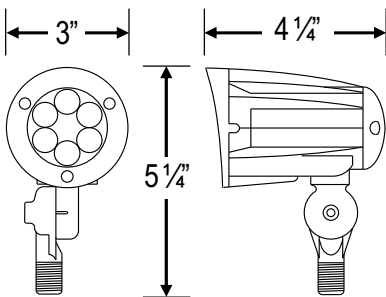

PRODUCT DIMENSIONS

JBF-15W

JBS-28W

JBF-42W

PERFORMANCE SUMMARY

Input Power	15W / 28W / 42W
Efficacy	up to 125 lm/W
CCT Options	3000K / 4000K / 5000K
Construction	Powder Coat Cast Aluminum Body / UV Stable Polycarbonate Lens
Input Voltage	100-277VAC
Ingress Protection	IP65
Mounting	Threaded Mount
Compliance	UL / cUL
Warranty	5 Years