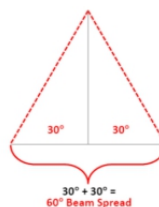

Project Name/Type:		Date:
Catalog/Part #:		

JBF/JBS FLOODLIGHT SERIES

ORDERING INFORMATION

Example: **JBF15LED-MV-30K-KN-BZ**

Product Series	Input Voltage	CCT	Controls & Dimming	Mounting Options	Finish
JBF-15W JBF-42W	MV (120-277V) Standard	30K (3000k)	Blank (Non-Dimming)	KN (Threaded Nipple type)	BZ = Bronze (Standard) WH = White *Special Order
JBS-28W		40K (4000K) 50K (5000K)			

LUMEN PERFORMANCE AND ELECTRICAL DATA

Model	JBF-15W	JBS-28W	JBF-42W
Nominal Watts	15W	28W	42W
Nominal Efficacy (lm/W)	113	125	114
Lumens Output (lm)	1,700	3,000	4,488
Input Voltage	100-277VAC		
Power Factor	≥0.90		
CCT	3000K / 4000K / 5000K		
CRI	>70		
Ambient Working Temp.	-40°F to 130°F		
THD @ 120VAC	≤20%		
LED L70 Lifetime Calculation	>100,000 Hrs.		
Ingress Protection (IP)	IP65		
Beam Angle	Medium (60° Beam) / Narrow (30° Beam)		
Construction	Powder Coat Cast Aluminum UV Stable Polycarbonate Lens		
Certifications	UL / cUL		
Limited Warranty	5 Yrs		

**JBS-28W
BULLET SPOT FLOOD**

**JBF-15W
BULLET FLOOD**