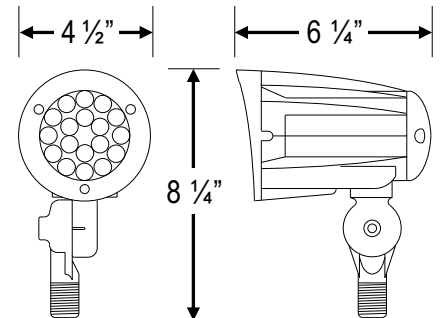

PRODUCT DIMENSIONS

JBF-15W

JBS-28W

JBF-42W

PERFORMANCE SUMMARY

Input Power	15W / 28W / 42W
Efficacy	up to 125 lm/W
CCT Options	3000K / 4000K / 5000K
Construction	Powder Coat Cast Aluminum Body / UV Stable Polycarbonate Lens
Input Voltage	100-277VAC
Ingress Protection	IP65
Mounting	Threaded Mount
Compliance	UL / cUL
Warranty	5 Years