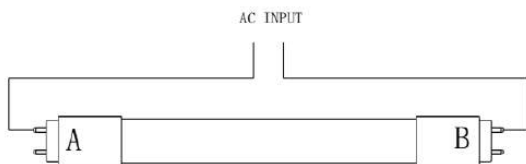

Electrical Data Table

Product Series	JT8-AB-NSF-8W	JT8-AB-NSF-12W	JT8-AB-NSF-15W	JT8-AB-NSF-18W
Nominal Wattage	8W	12W	15W	18W
Size	2FT	4FT		
Average Lumen Efficacy	119.3 Lms/W	145.6 Lms/W	147.7 Lms/W	133.5 Lms/W
Average Lumens	954 Lms	1747 Lms	2215 Lms	2404 Lms
Voltage	120-277V			
Base Type	G13			
CRI	>83			
Power Factor	>0.90			
THD @ 120V	<20%			
Ambient Working Temperature	0°C to +40°C			
Beam Angle	320°			
Construction	Frosted & Clear Glass (PET Film) Options			
Certifications	UL / DLC Listed			
Lifetime	>50,000 Hours			
Warranty	5 Years			

TYPE A (Ballast Compatible)

Type A Installation Guide:

TYPE B (AC Directly - Single End and Double Ballast Bypass)

1.

Input voltage:120-277V 50/60Hz

2.

Input voltage:120-277V 50/60Hz

3.