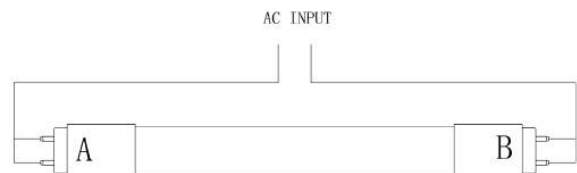

Input voltage:120-277V 50/60Hz

4.