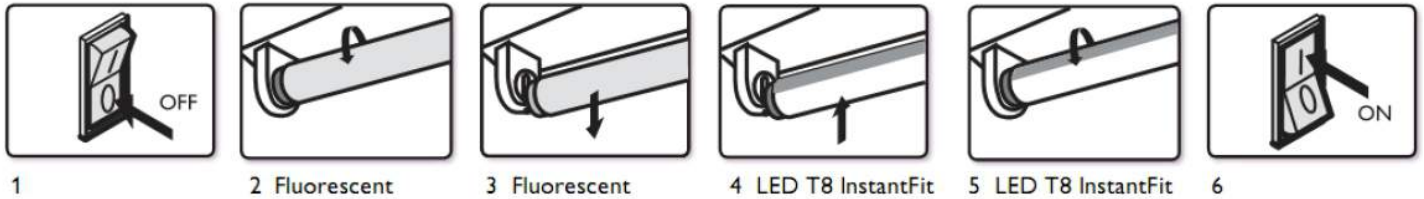

TYPE A (Ballast Compatible)

Type A Installation Guide:

TYPE B (AC Directly - Single End and Double Ballast Bypass)

1.

Input voltage:120-277V 50/60Hz

2.

Input voltage:120-277V 50/60Hz

3.